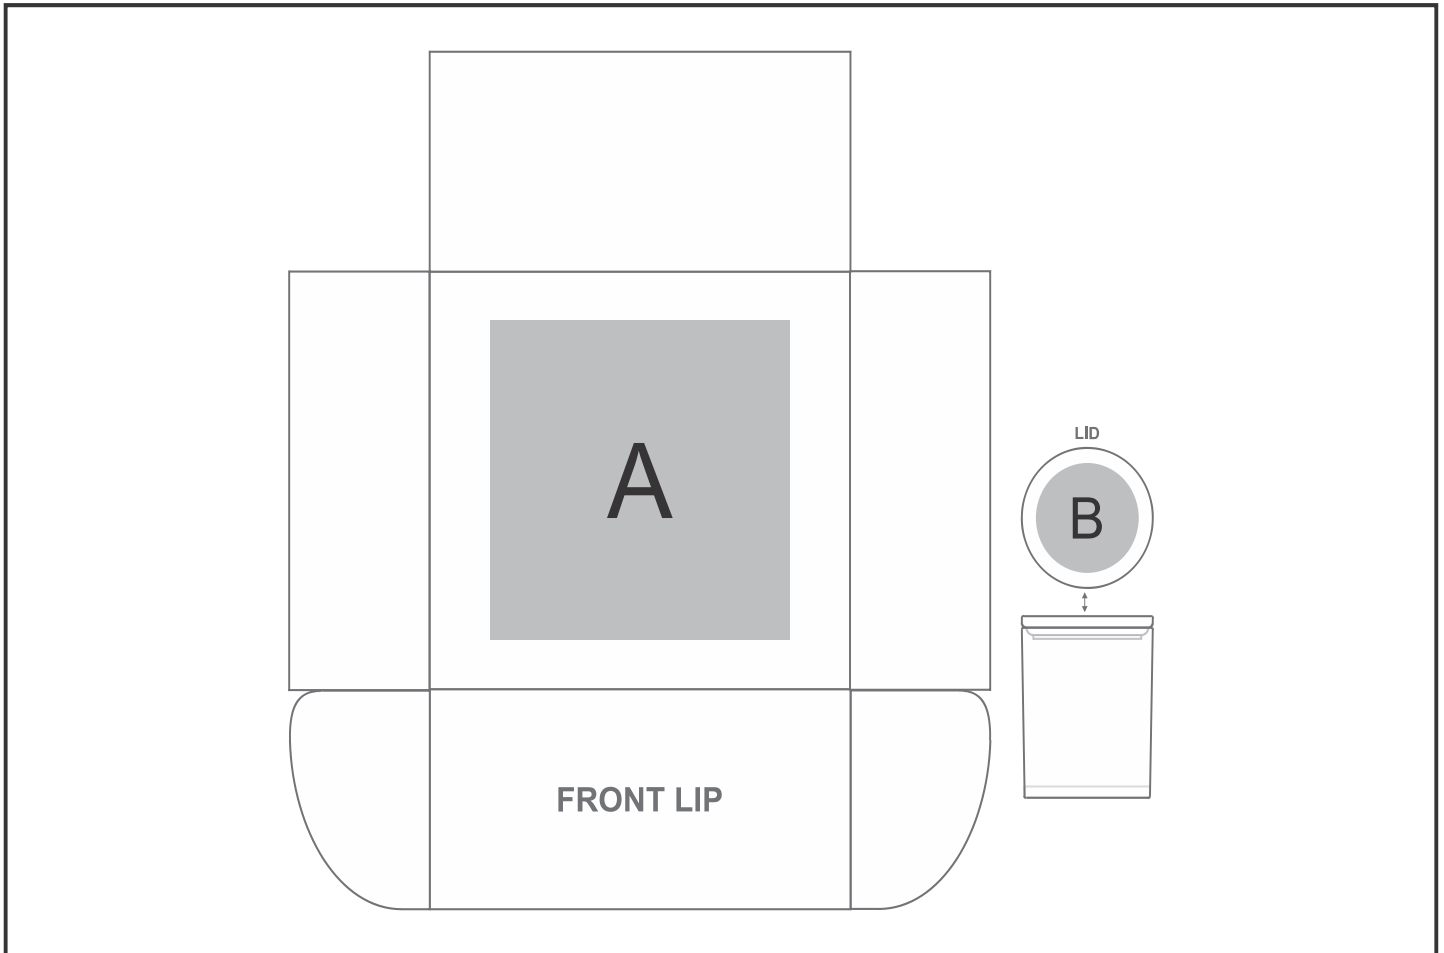

GF-EE-1249-B

Eva & Elm Luxury Bliss Bath & Body Gift Set

Need to know:

- Includes 1-Colour, 1-Position Screen Print on Box AND 1-Position Laser Engraving on Candle(setup fees apply)
- **Laser Colour: Tonal**
- Due to tonal variations in the wood the laser engraving will vary from one item to the next and will likely vary in the same item.
- Please note we cannot guarantee that the external logo will align with the internal logo(Okiyo) on the lid.
- Texture of Item will affect the quality of Print.

Branding Options:

Position	Branding Method (Branding Code)	No. of Colours	Dimension
A	Screen Print (SA)	1 Colour	160mm wide x 160mm high
B	Screen Print (SA)	1 Colour	45mm wide x 45mm high
B	Laser Engraving (LC)	N/A	55mm wide x 55mm high
B	Pad Printing (PA)	4 Colours	40mm wide x 40mm high